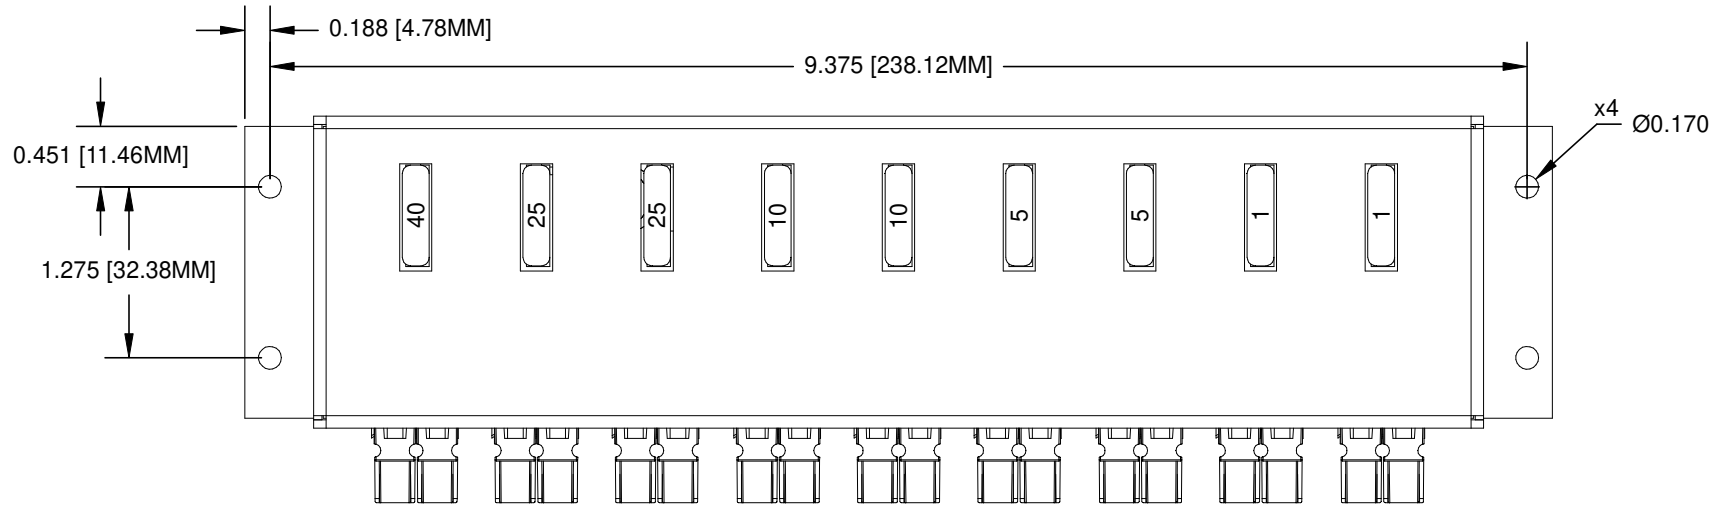

REVISIONS			
REV	DESCRIPTION	DATE	APPROVED
1	Mounting dimensions	7/18/2019	MS

SIZE A	RR-4008H Mounting Dimensions	REV 1
SCALE	West Mountain Radio	SHEET 1 OF 1