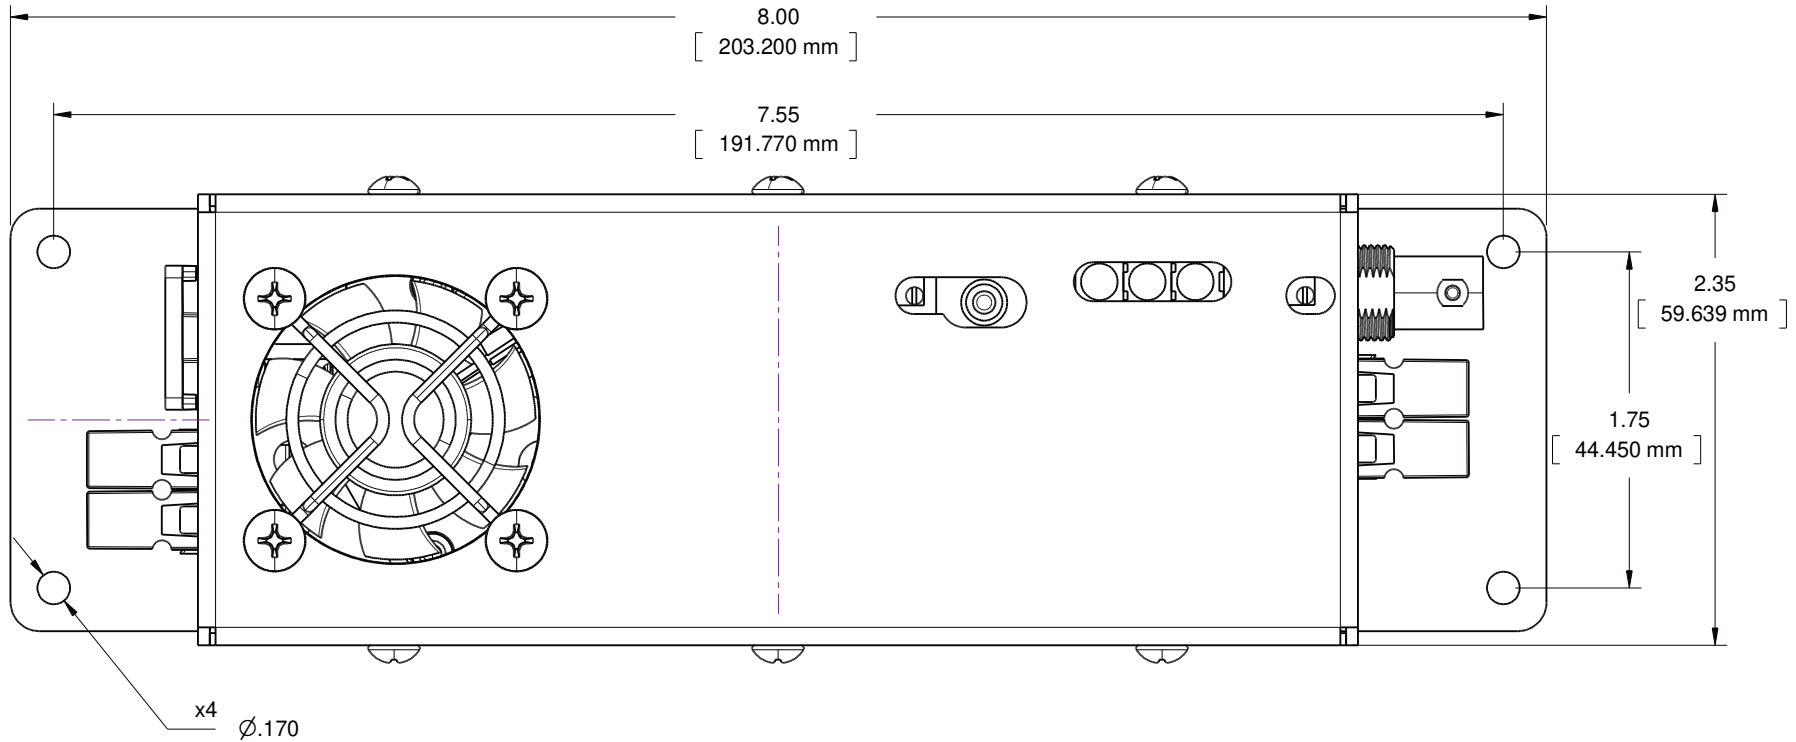

REVISIONS			
REV	DESCRIPTION	DATE	APPROVED

SIZE A		REV
SCALE	West Mountain Radio	SHEET