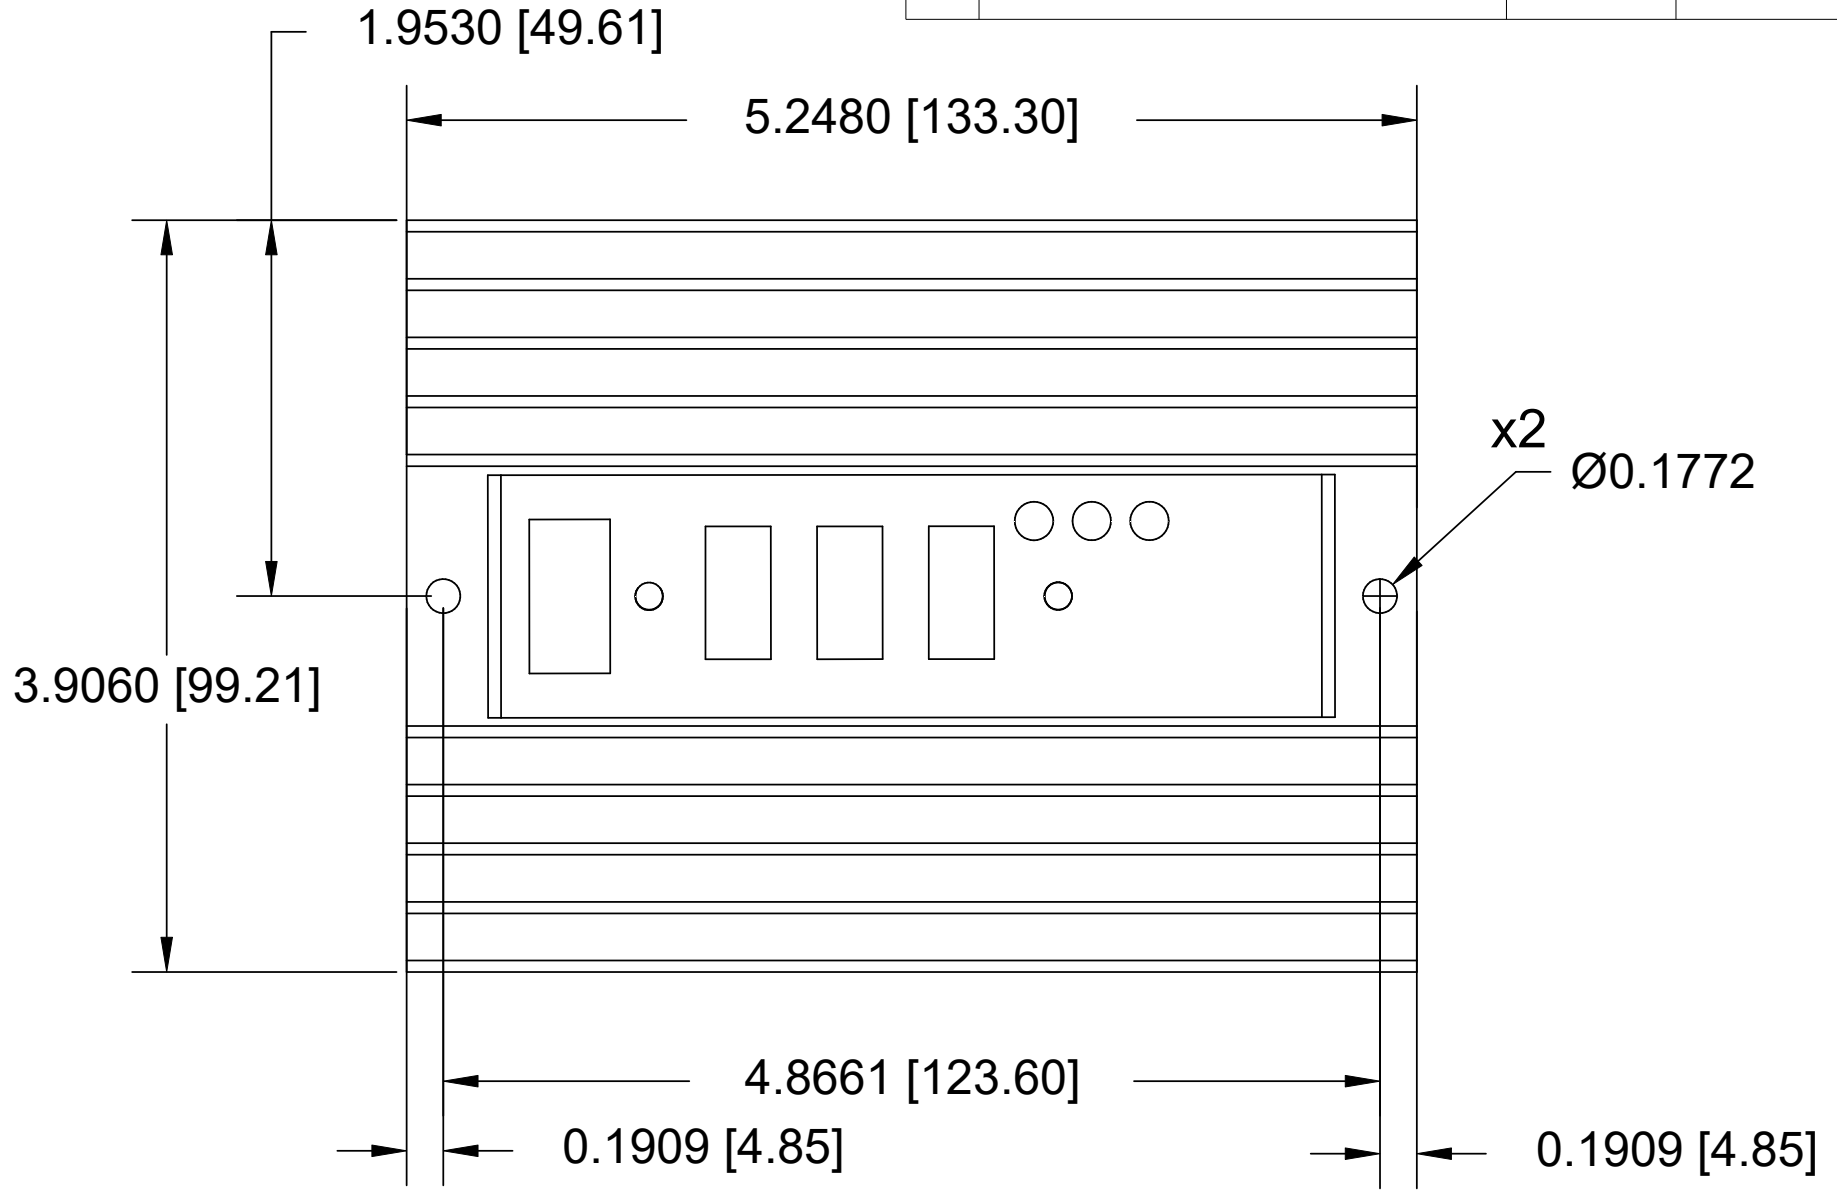

REVISIONS			
REV	DESCRIPTION	DATE	APPROVED

SIZE A	PG40s Mounting Dimensions		REV
SCALE	West Mountain Radio	SHEET 1 OF 1	