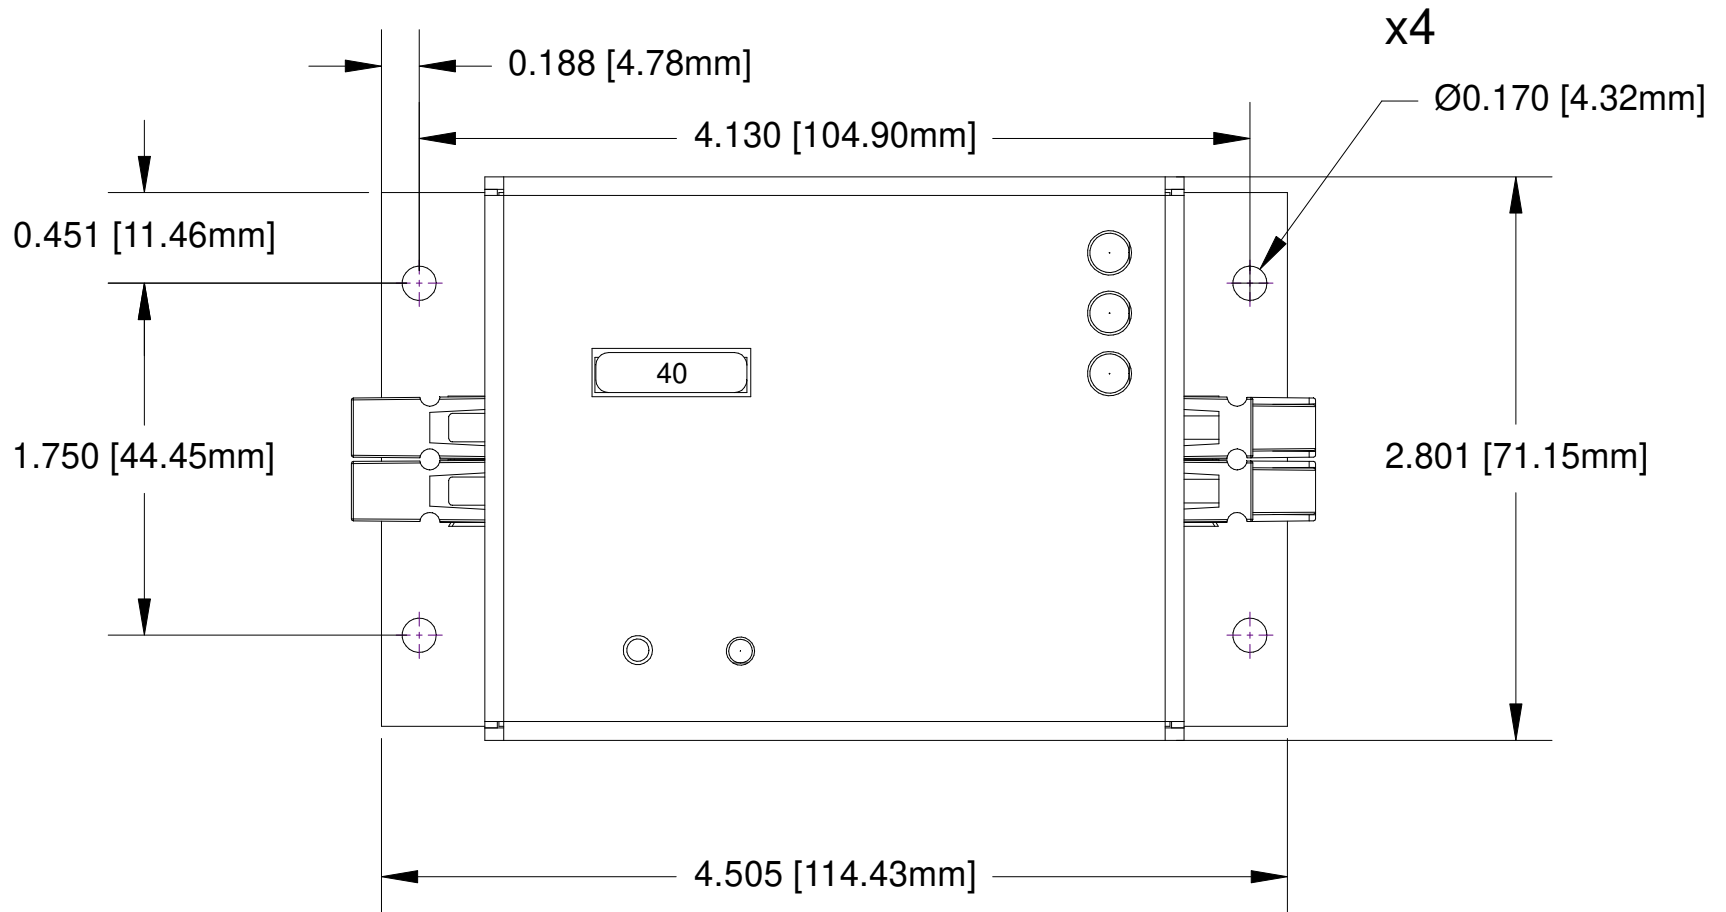

REVISIONS			
REV	DESCRIPTION	DATE	APPROVED
1	Mounting Dimensions	10/26/2018	MS

SIZE <b>A</b>	PWRguard + Mounting Dimensions	REV 1
SCALE	West Mountain Radio	SHEET 1 OF 1