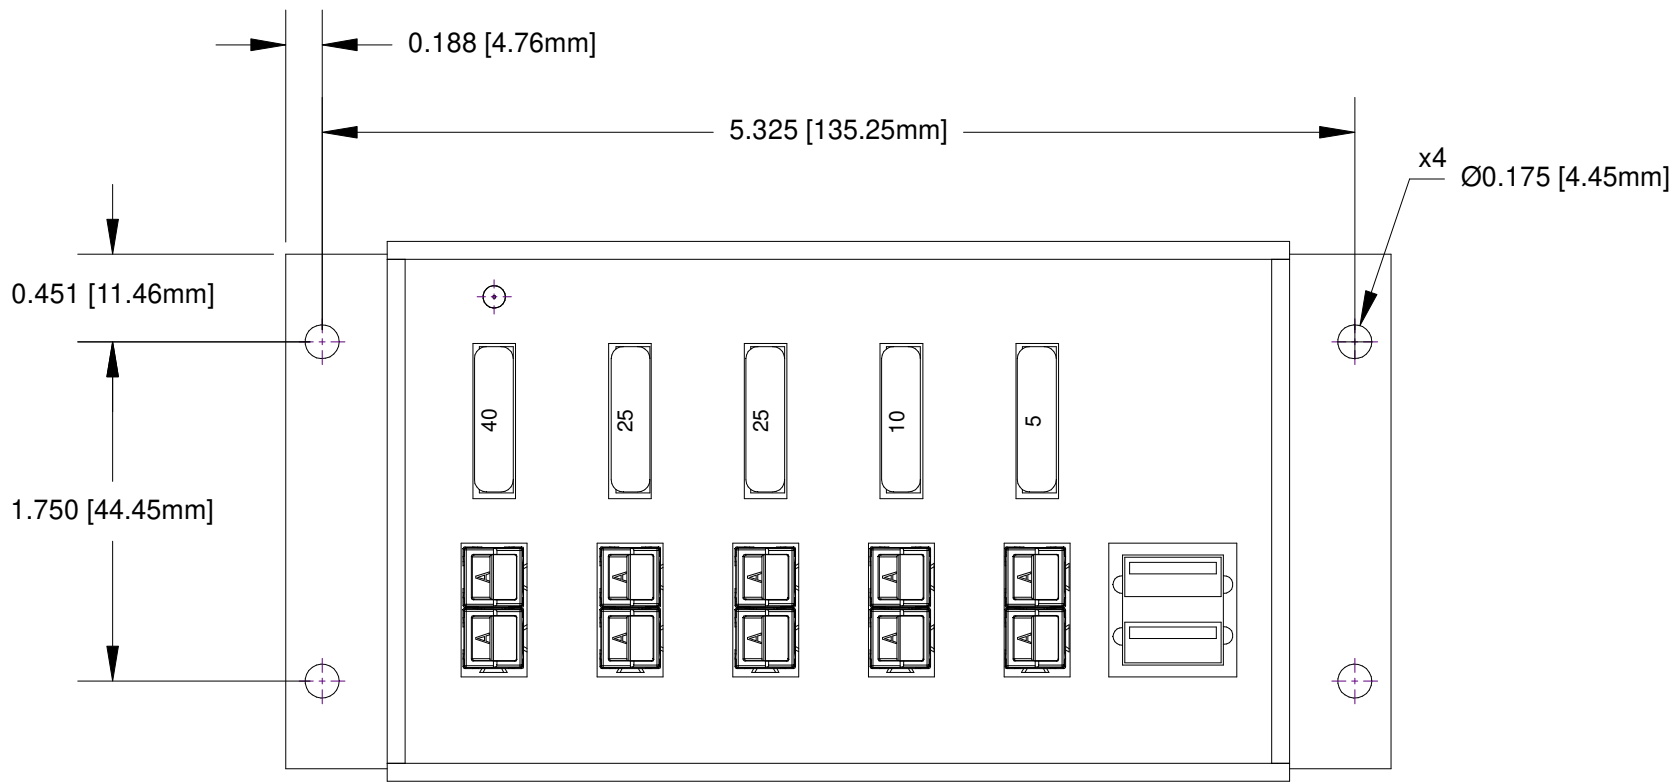

REVISIONS			
REV	DESCRIPTION	DATE	APPROVED
1	Mounting Dimensions	8/13/2018	MS

SIZE A	RR-4004u Mounting Dimensions	REV 1
SCALE	West Mountain Radio	SHEET 1 OF 1