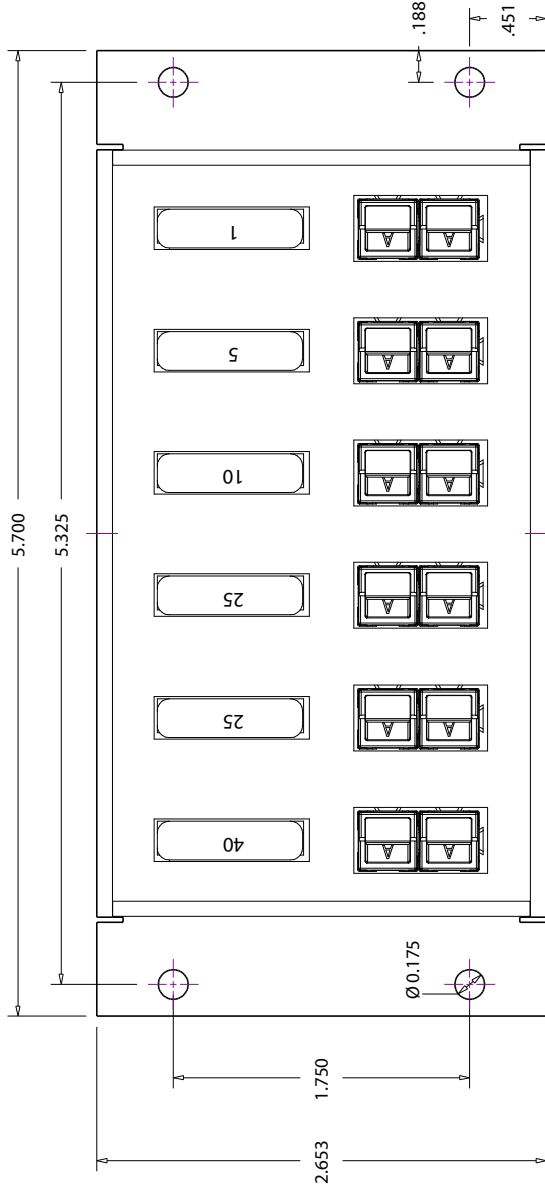

REVISIONS		
REV	DESCRIPTION	DATE
1	Mounting Dimensions	8/31/2021
		APPROVED
		MS

SIZE	A	RR-4005 Mounting Dimensions	REV 1
SCALE	West Mountain Radio		SHEET 1 OF 1