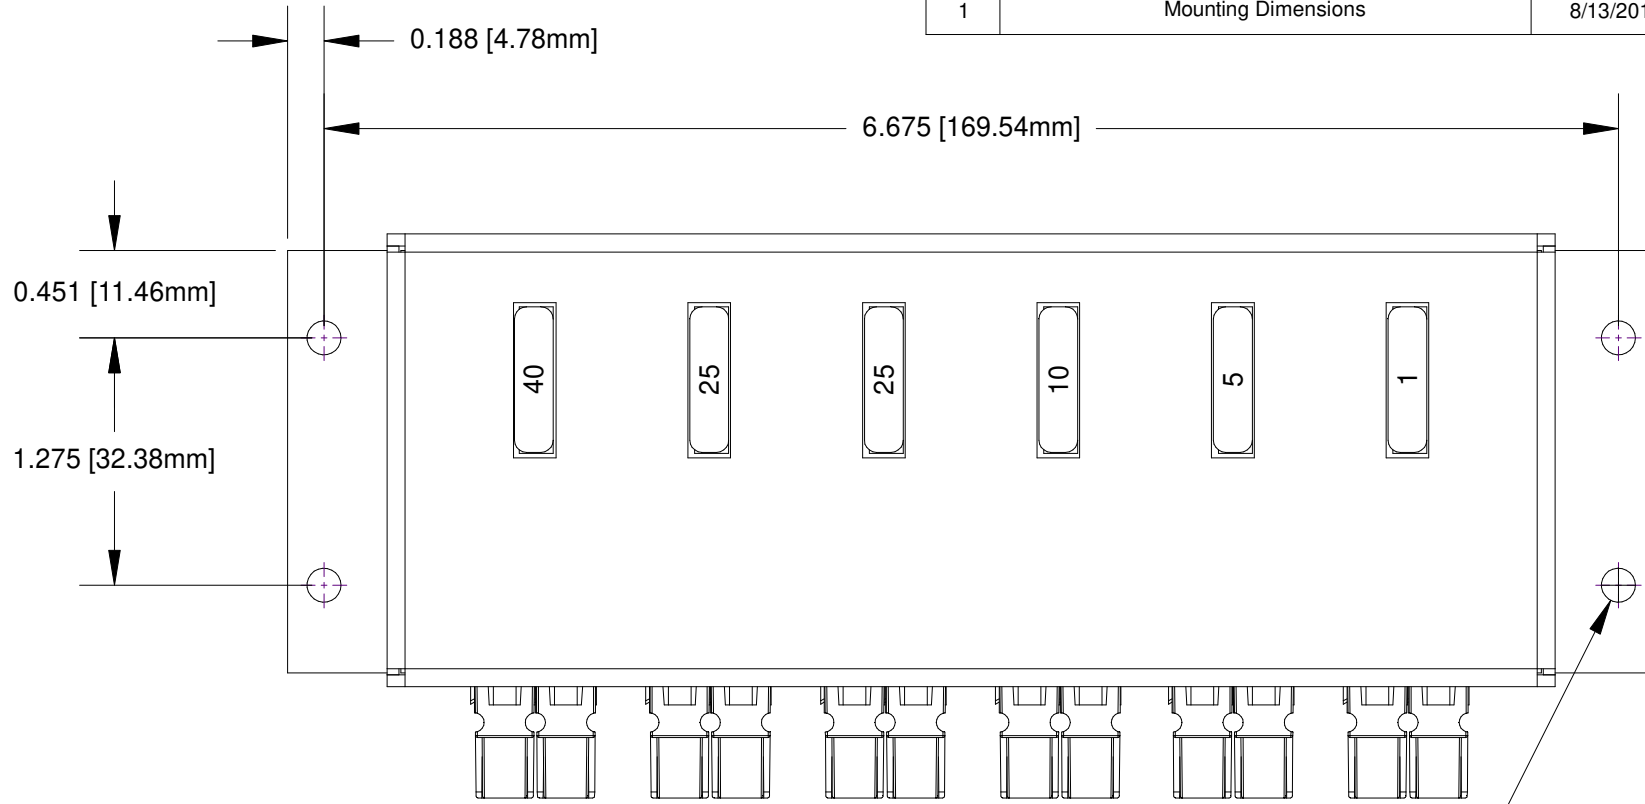

REVISIONS			
REV	DESCRIPTION	DATE	APPROVED
1	Mounting Dimensions	8/13/2018	MS

SIZE A	RR-4005h Mounting Dimensions	REV 1
SCALE	West Mountain Radio	SHEET 1 OF 1