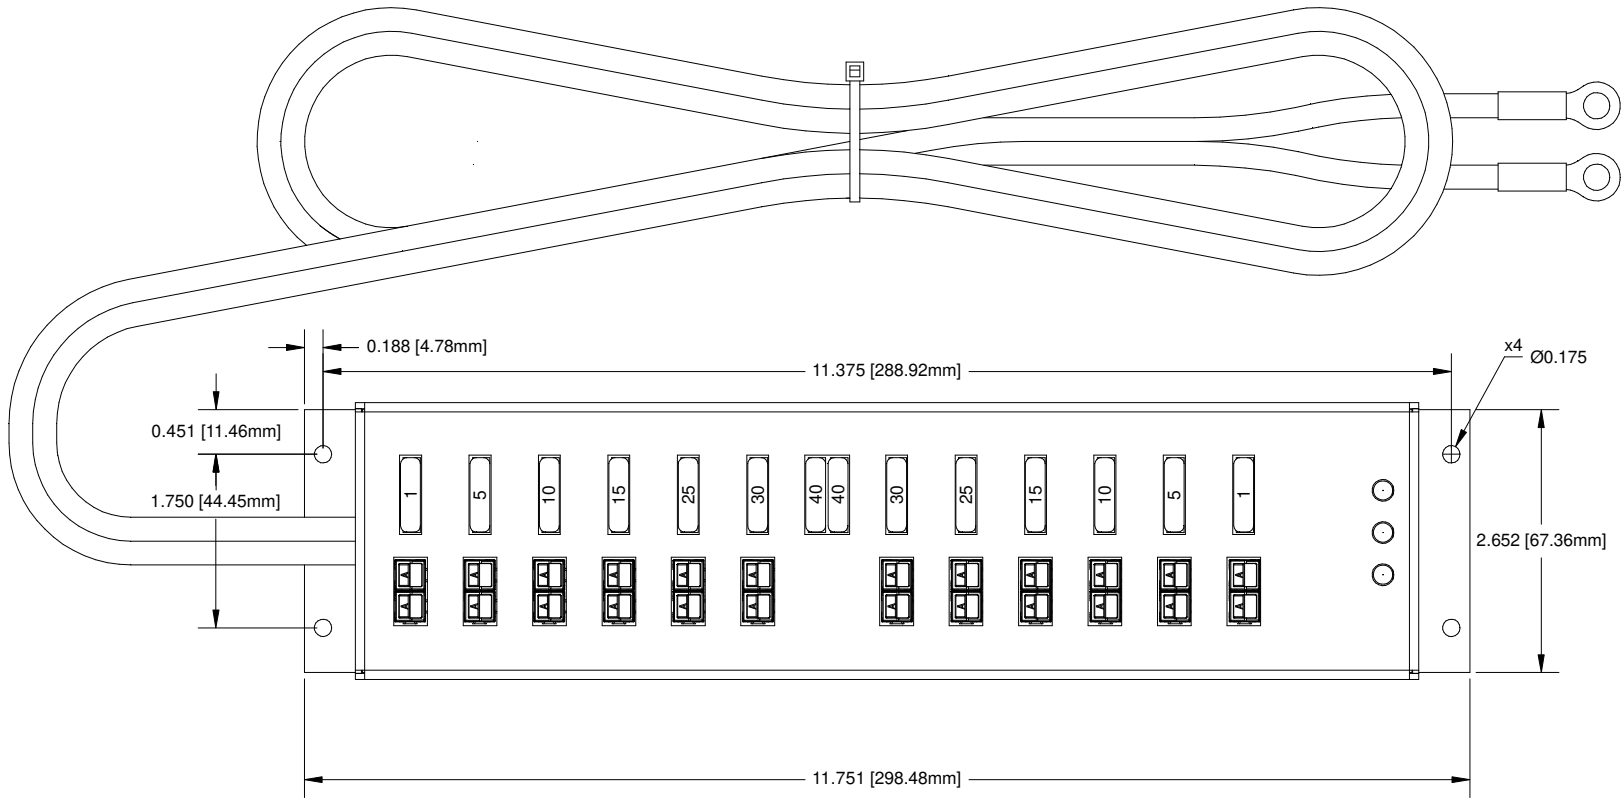

REVISIONS			
REV	DESCRIPTION	DATE	APPROVED
1	Mounting Dimensions	10/08/2021	MS

SIZE <b>A</b>	<b>RR-8012 Mounting Dimensions</b>	REV 1
SCALE	West Mountain Radio	SHEET 1 OF 1